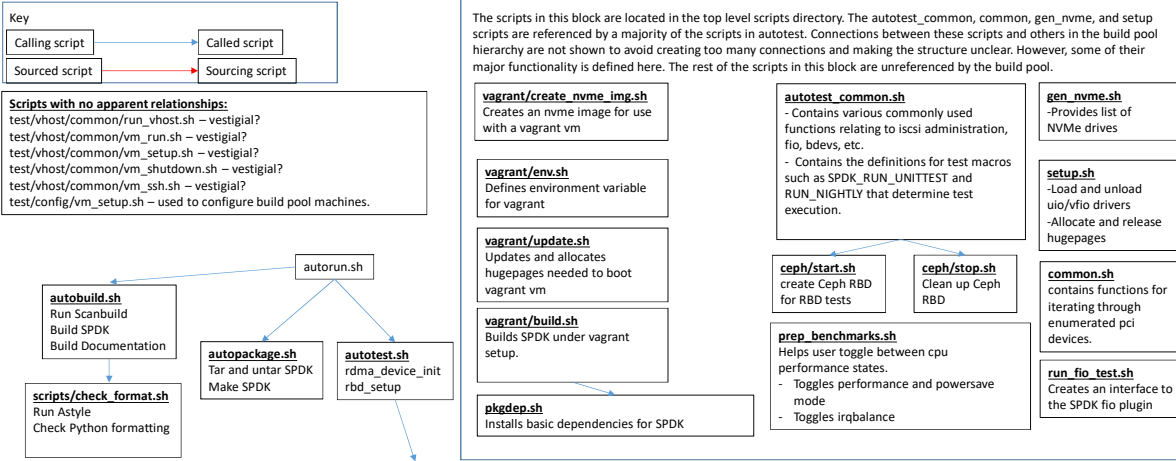

SPDK Bash Script Hierarchy

This block contains all tests run under the autotest script. Scripts in red and underlined are those referenced directly from autotest.sh